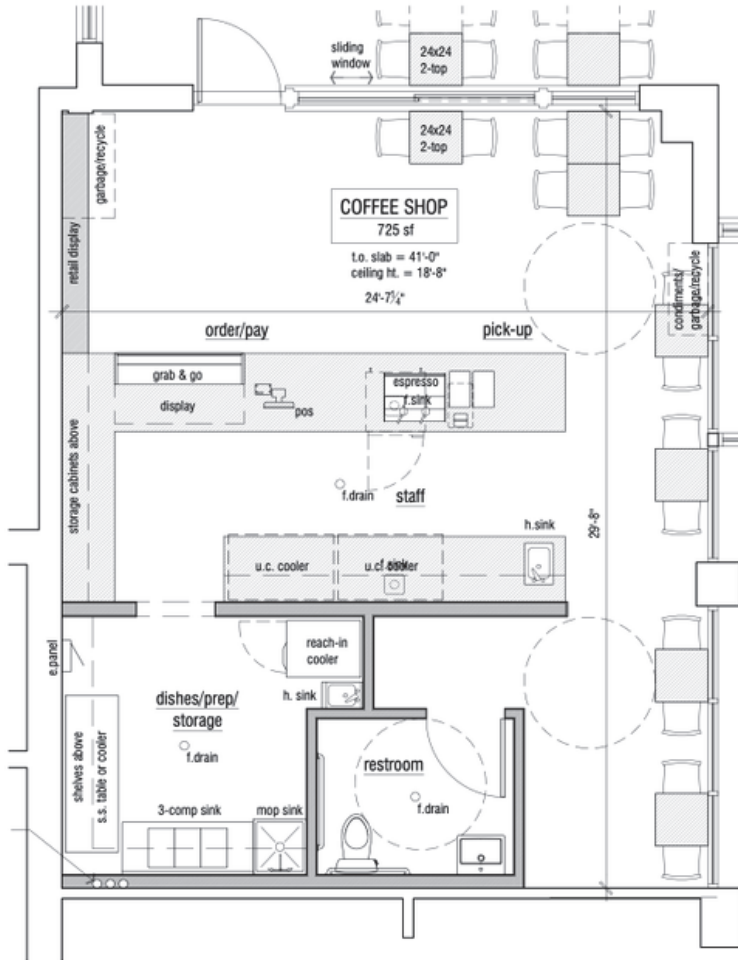

2417 NW MARKET ST, SEATTLE, WA 98107

BALLARD YARDS

Conceptual Floor Plan - Option 1 - Cafe/Coffee

2417 NW MARKET ST, SEATTLE, WA 98107

BALLARD YARDS

Conceptual Floor Plan - Option 2 - Cafe/Coffee

2417 NW MARKET ST, SEATTLE, WA 98107

BALLARD YARDS

Conceptual Floor Plan - Option 3 - Cafe/Coffee