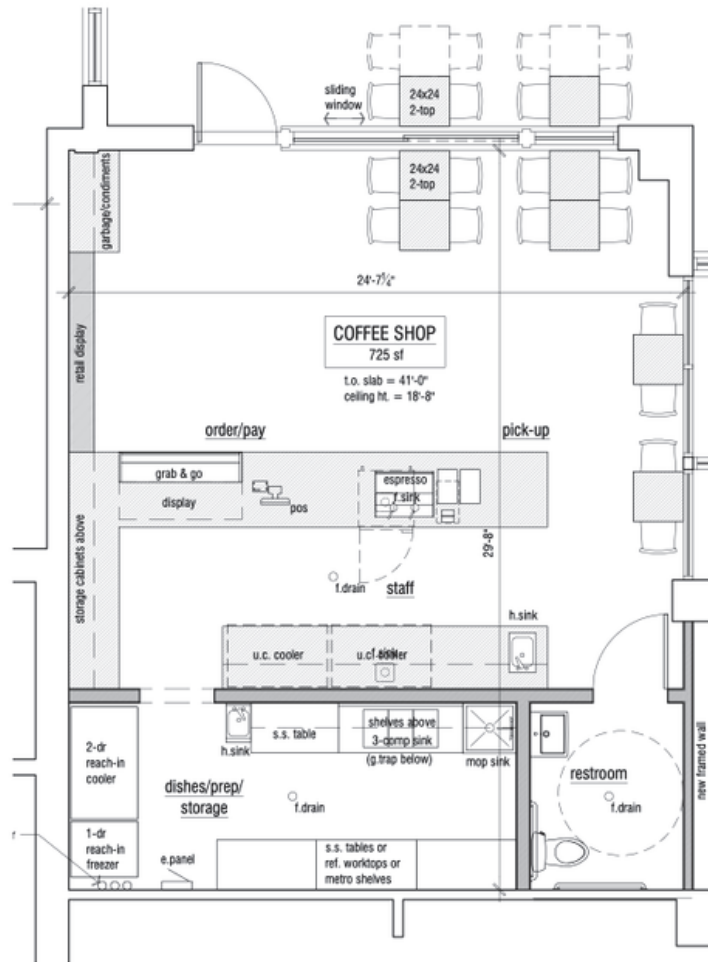

2417 NW MARKET ST, SEATTLE, WA 98107

BALLARD YARDS

Conceptual Floor Plan - Option 1 - Cafe/Coffee

2417 NW MARKET ST, SEATTLE, WA 98107

BALLARD YARDS

Conceptual Floor Plan - Option 2 - Cafe/Coffee

2417 NW MARKET ST, SEATTLE, WA 98107

BALLARD YARDS

Conceptual Floor Plan - Option 3 - Cafe/Coffee